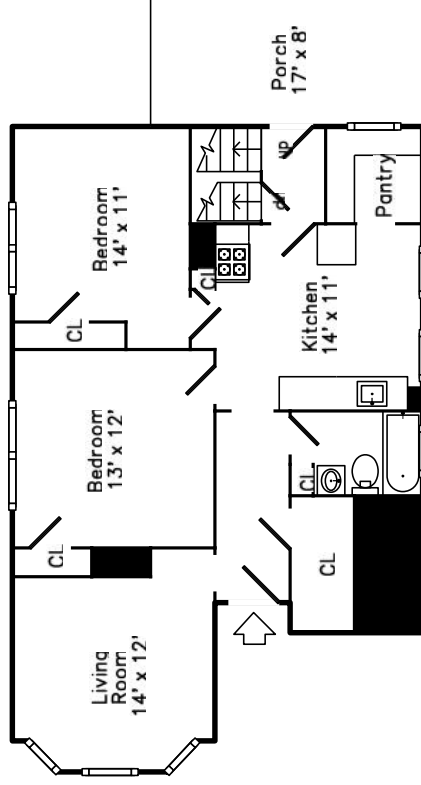

Top

Upper

Main

13 Hall Street
Jamaica Plain, MA 02130

PicturePlan(tm) by Vis-Home(C) 2016
Measurements may not be 100% accurate.
Floor plans are provided for convenience only.
Room sizes are not used to calculate area.

Top

Upper

Main