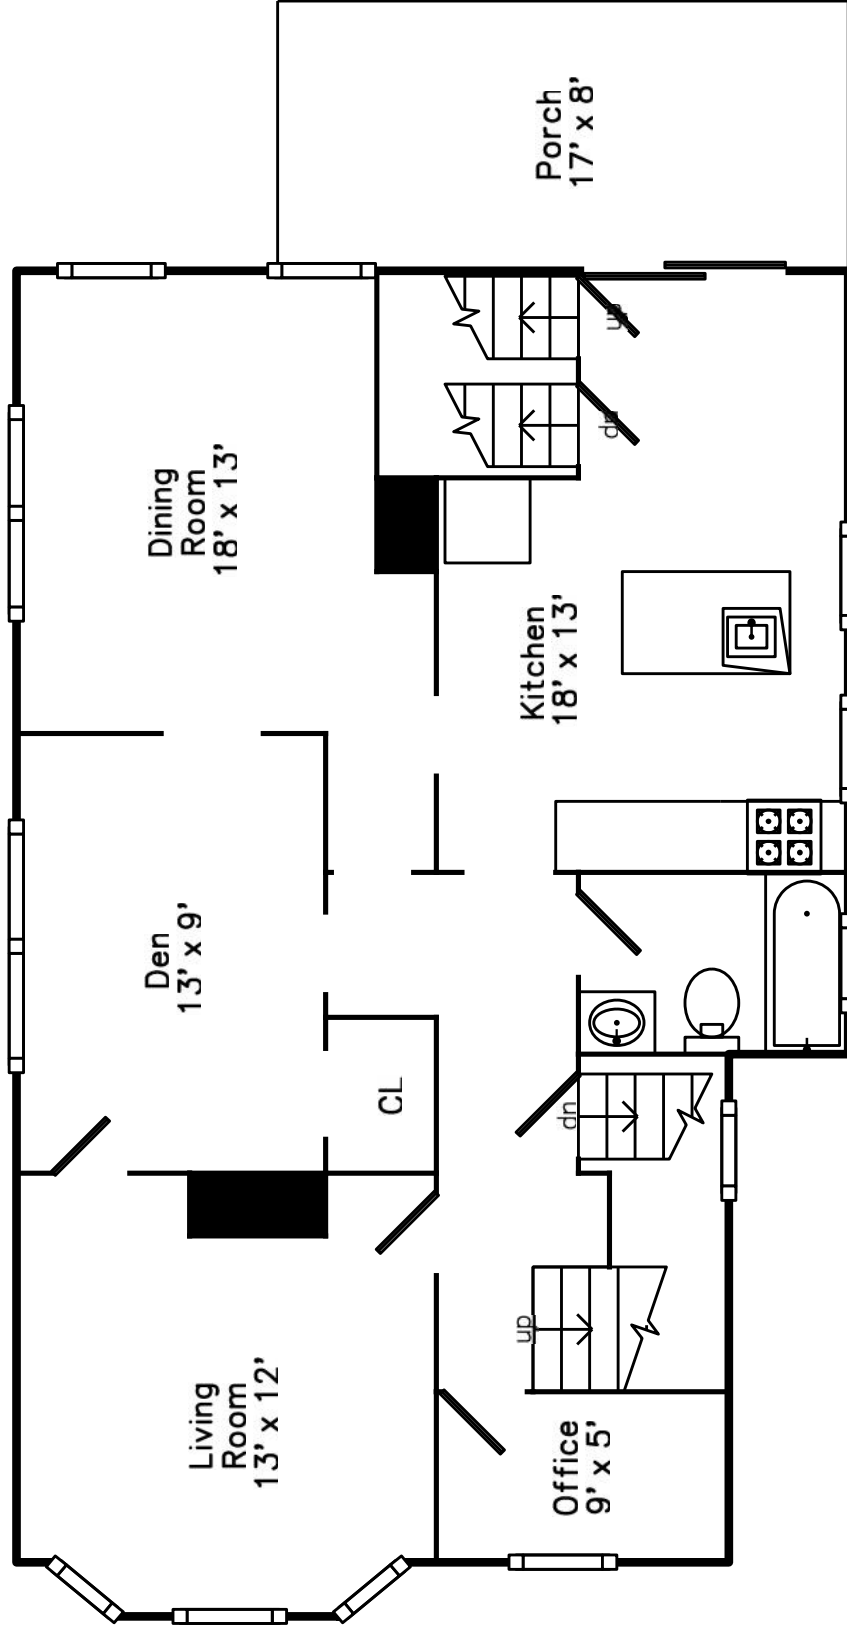

Top

Upper

Main

13 Hall Street
Jamaica Plain, MA 02130

PicturePlan(tm) by Vis-Home(C) 2016
Measurements may not be 100% accurate.
Floor plans are provided for convenience only.
Room sizes are not used to calculate area.

Top

Upper

Main