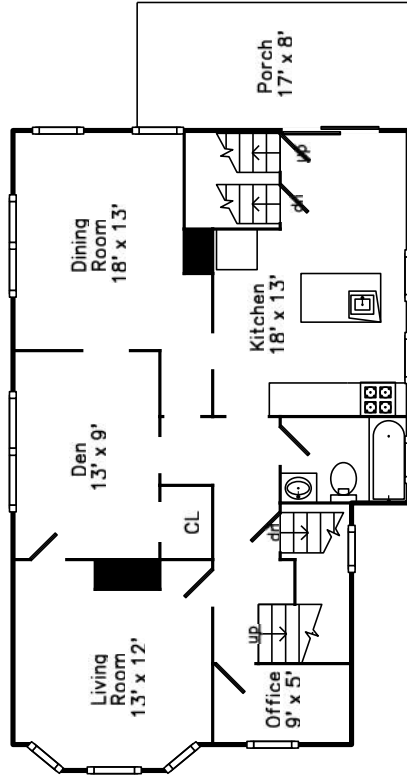

Top

Upper

Main

13 Hall Street
Jamaica Plain, MA 02130

PicturePlan(tm) by Vis-Home(C) 2016
Measurements may not be 100% accurate.
Floor plans are provided for convenience only.
Room sizes are not used to calculate area.

Top

Upper

Main