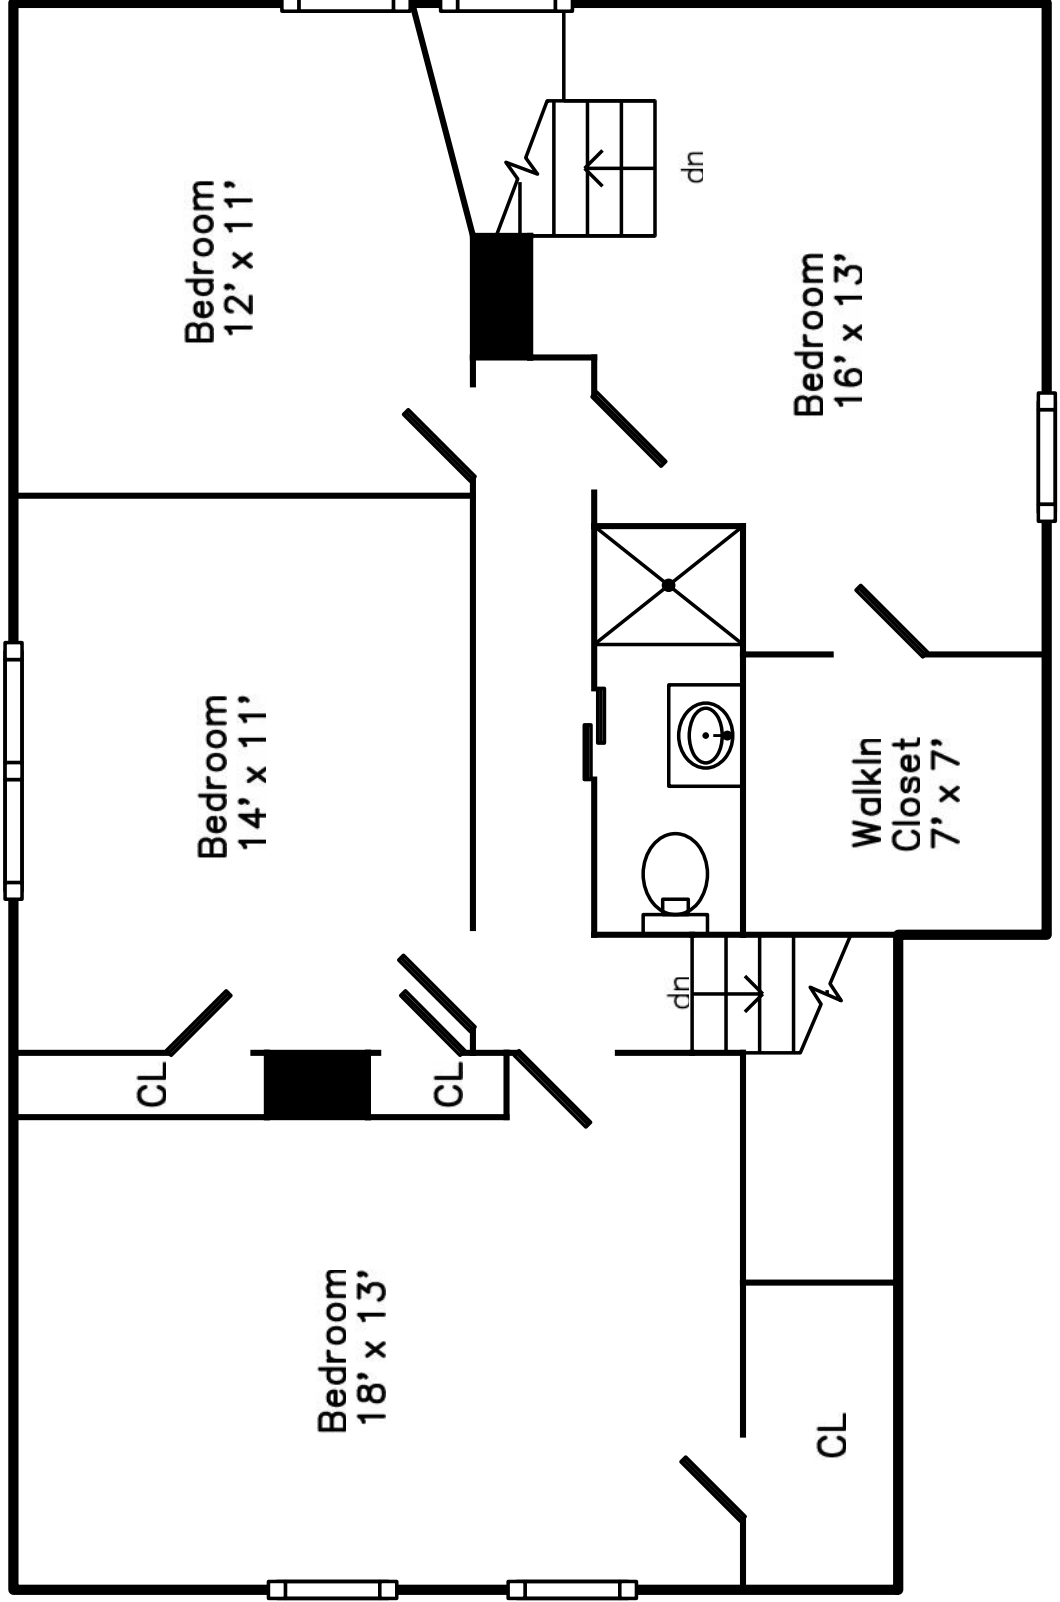

Top

Upper

Main

13 Hall Street
Jamaica Plain, MA 02130

PicturePlan(tm) by Vis-Home(C) 2016
Measurements may not be 100% accurate.
Floor plans are provided for convenience only.
Room sizes are not used to calculate area.

Top

Upper

Main