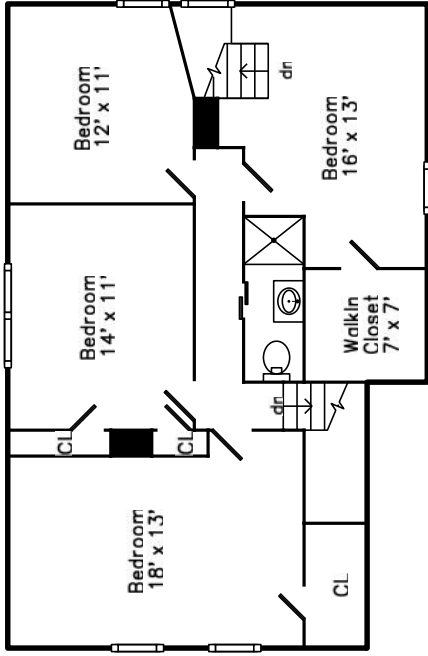

Top

Upper

Main

13 Hall Street
Jamaica Plain, MA 02130

PicturePlan(tm) by Vis-Home(C) 2016
Measurements may not be 100% accurate.
Floor plans are provided for convenience only.
Room sizes are not used to calculate area.

Top

Upper

Main